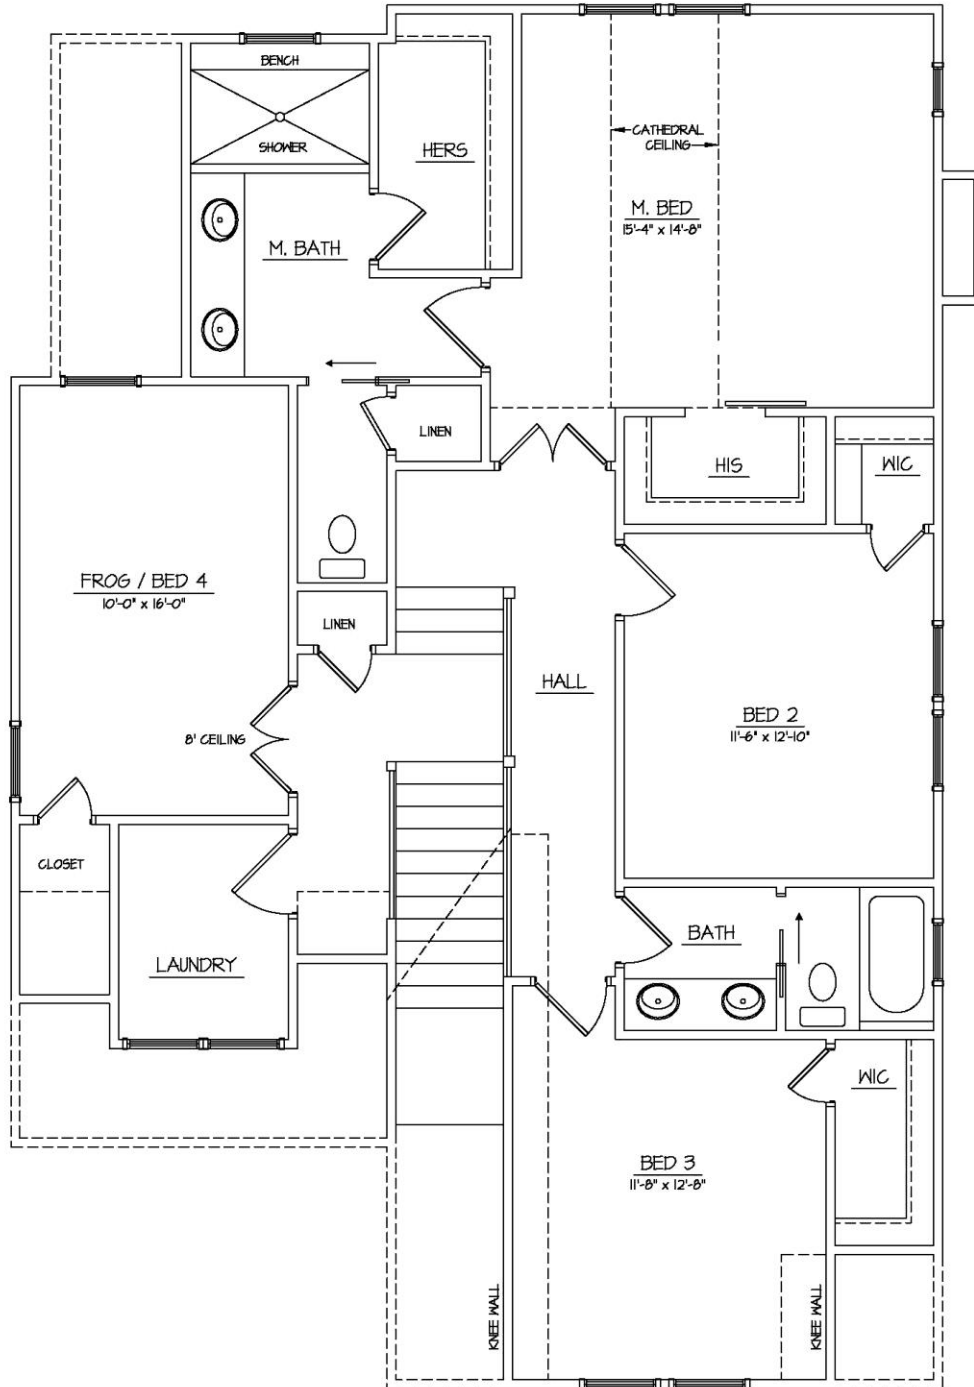

Beach Building Group

Design • Build • Remodel

805 Terrace Avenue, Virginia Beach, VA 23451

FIRST FLOOR PLAN

Builder reserves the right to change plans, elevations, prices and specifications without notice. Marketing plans are conceptual and accuracy is not guaranteed. These plans are the exclusive property of Beach Building Group, Inc. and shall not be copied in whole or part.

Beach Building Group

Design • Build • Remodel

805 Terrace Avenue, Virginia Beach, VA 23451

SECOND FLOOR PLAN

Builder reserves the right to change plans, elevations, prices and specifications without notice. Marketing plans are conceptual and accuracy is not guaranteed. These plans are the exclusive property of Beach Building Group, Inc. and shall not be copied in whole or part.