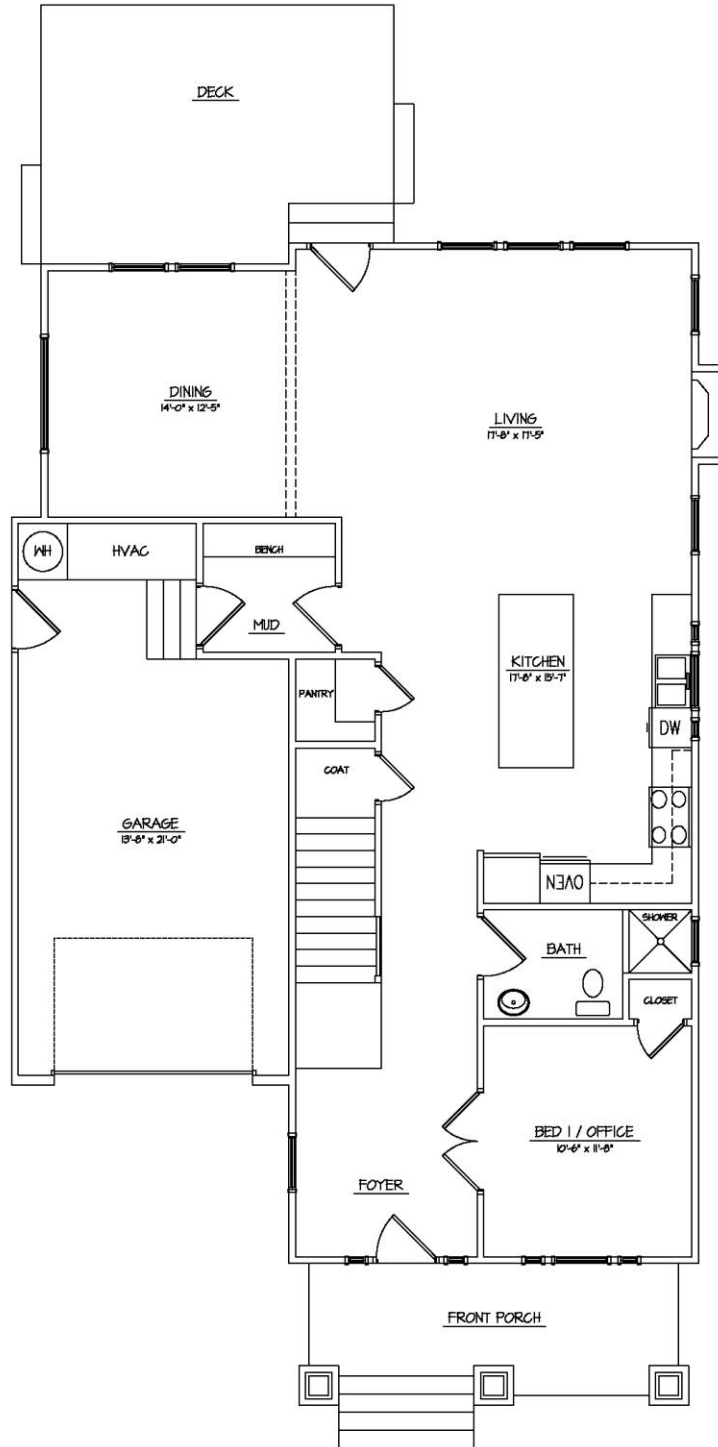

Beach Building Group

Design • Build • Remodel

805 Terrace Avenue, Virginia Beach, VA 23451

FIRST FLOOR PLAN

Builder reserves the right to change plans, elevations, prices and specifications without notice. Marketing plans are conceptual and accuracy is not guaranteed. These plans are the exclusive property of Beach Building Group, Inc. and shall not be copied in whole or part.

Beach Building Group

Design • Build • Remodel

805 Terrace Avenue, Virginia Beach, VA 23451

SECOND FLOOR PLAN

Builder reserves the right to change plans, elevations, prices and specifications without notice. Marketing plans are conceptual and accuracy is not guaranteed. These plans are the exclusive property of Beach Building Group, Inc. and shall not be copied in whole or part.